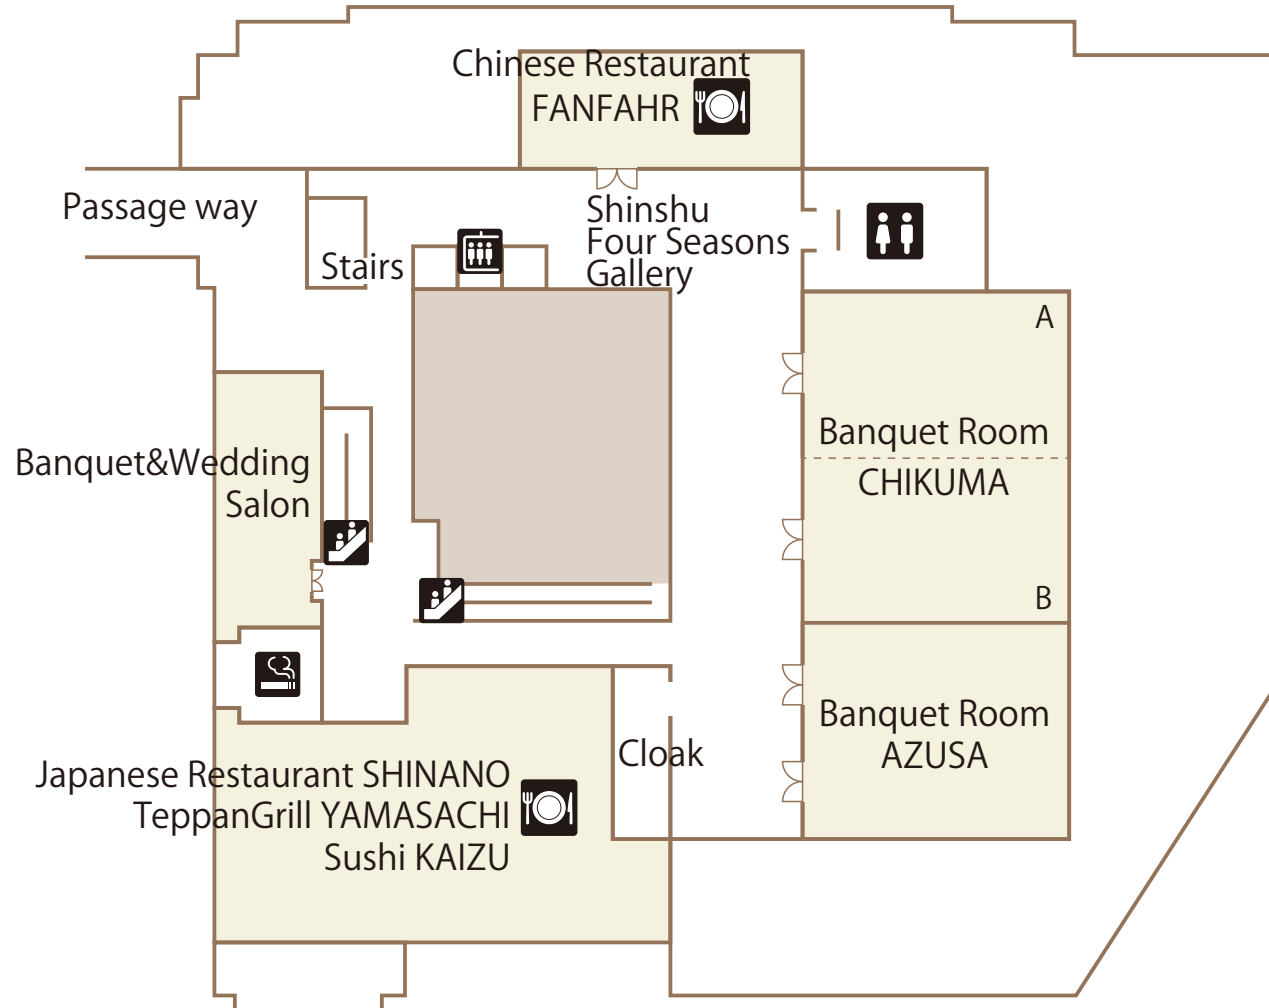

**HOTEL
METROPOLITAN**
NAGANO JR-EAST

WC Restaurant & Bar ELV Escalator Smoking Room

FLOOR MAP

2F

**HOTEL
METROPOLITAN**
NAGANO JR-EAST

 WC  ELV  Escalator

FLOOR MAP

3F