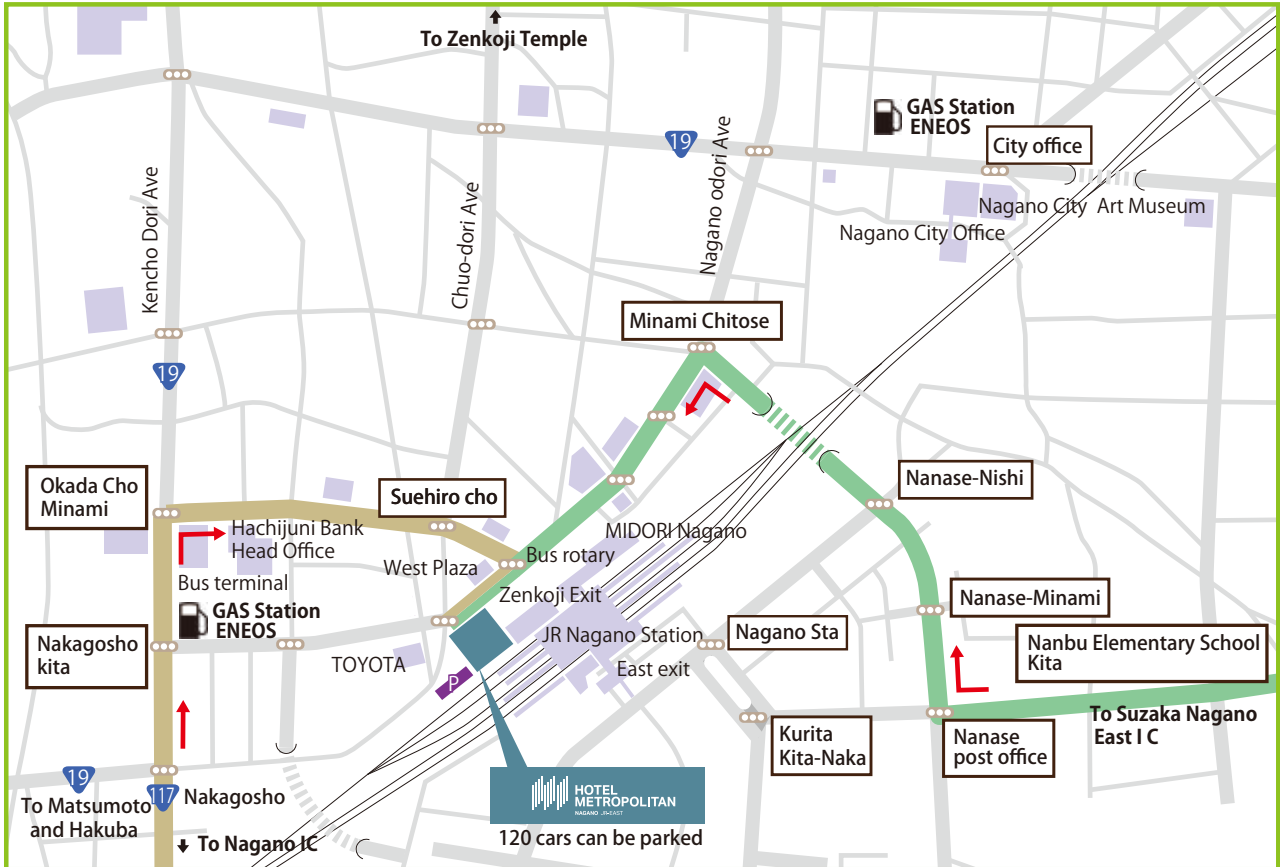

Access by car

Nagano IC

About 20-25 min

Suzuka Nagano East IC

About 20-25 min

HOTEL METROPOLITAN

NAGANO JR-EAST